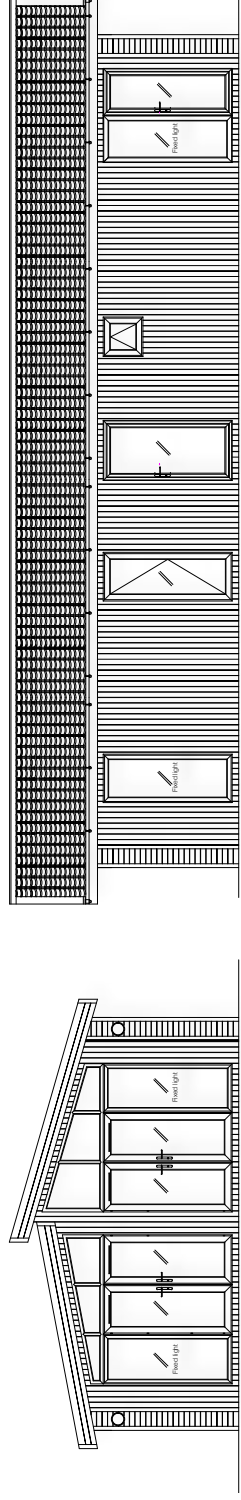

Retreat Homes

The Bourne - 12.8m x 6.8m (2 bed)

The Wainright - 14.32m x 6.8m (3 bed)

The Ward - 19.8m x 6.8m (3 bed)

Retreat Homes - Typical Plans and Elevations (Not to Scale)
(www.retreathomes.co.uk)

Front Elevation

Entrance Elevation

Roof structures: wheel to ridge heights

Cumbrian Retreat II (www.retreathomes.co.uk)

Palstone Retreat II (www.retreathomes.co.uk)