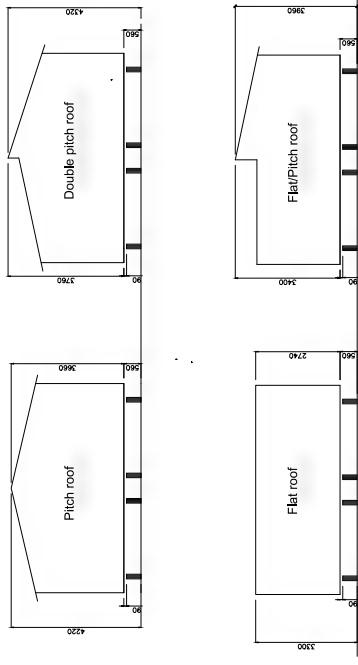

Retreat Homes

The Bourne - 12.8m x 6.8m (2 bed)

The Wainright - 14.32m x 6.8m (3 bed)

The Ward - 19.8m x 6.8m (3 bed)

Retreat Homes - Typical Plans and Elevations (Not to Scale)
(www.retreathomes.co.uk)

Front Elevation

Entrance Elevation

Roof structures: wheel to ridge heights

Cumbrian Retreat II (www.retreathomes.co.uk)

Palstone Retreat II (www.retreathomes.co.uk)